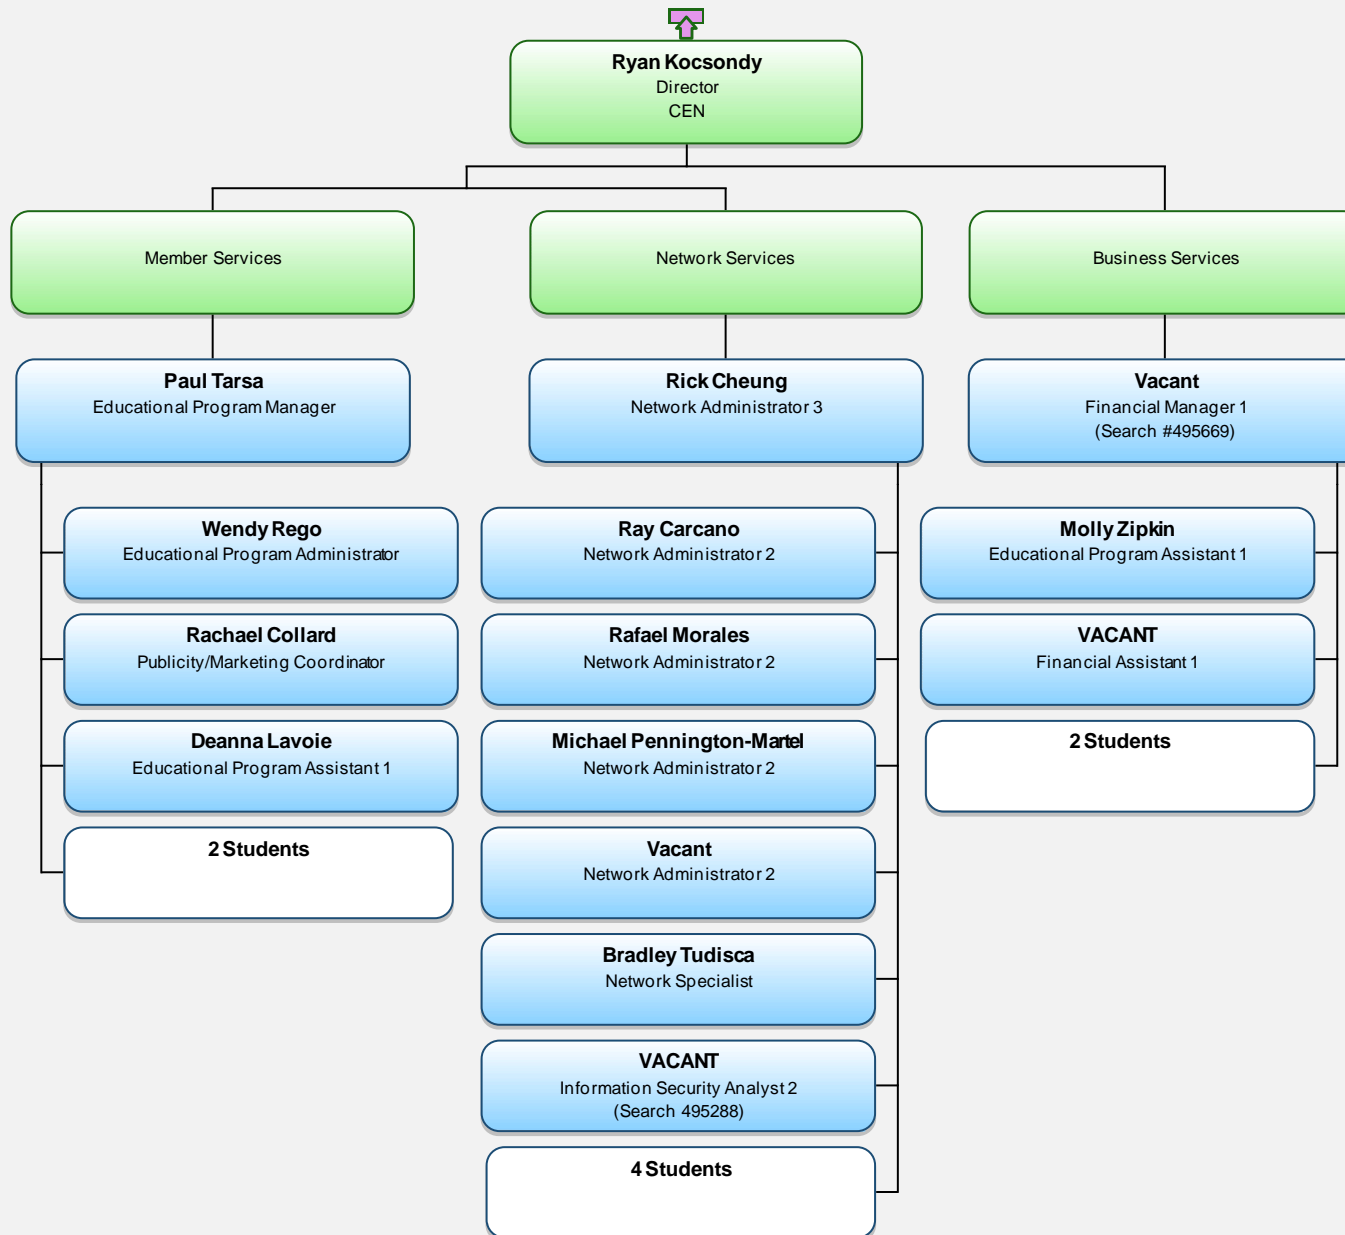

Office of the CIO

Security

Connecticut Education Network

Business Office

Telecommunications

Campus Technology Services

Enterprise Systems

Project Management Office

Research IT

Enterprise Applications